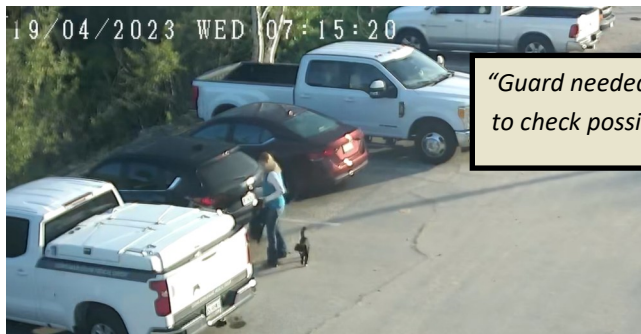

SERRANO CREEK RANCH EQUESTRIAN CENTER

25200 Trabuco Rd, Lake Forest, Ca 92630
serranocreekranch@msn.com
(949) 768-5921

New Parking Lot Security Guards Hired!

In order to improve safety at SCR, you are likely to see our new guards patrolling the parking lot. Working the lot are officers Parker, Brook, and Sam.

"Guard needed immediately to check possible intruder."

"Officer requests backup now"

Sometimes working alone, other times working in pairs, our four legged guards are make sure than noting gets past there keen eyes.

"I have eyes on the perp"

In their absolute dedication to duty, they'll often hide in cars to make sure that no bad guys come to SCR. Please beware in performing their duties, they will jump into cars when you are least expecting it. We ask that you please be cautious when you have your car door or trunk open. Office Parker can get a "cattitude" and may fight to remain on duty. If he won't leave, the office and remind him of his beat.