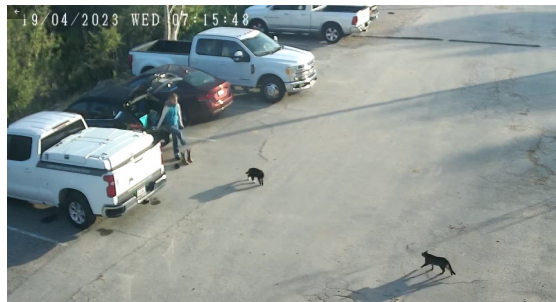

SERRANO CREEK RANCH EQUESTRIAN CENTER

25200 Trabuco Rd, Lake Forest, Ca 92630
serranocreekranch@msn.com
(949) 768-5921

New Parking Lot Security Guards Hired!

In order to improve safety at SCR, you are likely to see our new guards patrolling the parking lot. Working the lot are officers Parker, Brook, and Sam.

"Guard needed immediately to check possible intruder."

"Officer requests backup now"

Sometimes working alone, other times working in pairs, our four legged guards are make sure than noting gets past there keen eyes.

"I have eyes on the perp"

In their absolute dedication to duty, they'll often hide in cars to make sure that no bad guys come to SCR. Please beware in performing their duties, they will jump into cars when you are least expecting it. We ask that you please be cautious when you have your car door or trunk open. Office Parker can get a "cattitude" and may fight to remain on duty. If he won't leave, the office and remind him of his beat.